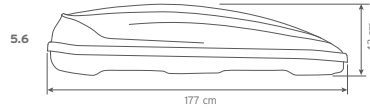

Outside dimensions:

Specifications	Hapro Traxer 4.6	Hapro Traxer 5.6	Hapro Traxer 6.2	Hapro Traxer 6.6	Hapro Traxer 8.6
L x W x H outside	148 x 97 x 42 cm	177 x 77 x 42 cm	193 x 65 x 42 cm	191 x 81 x 42 cm	215 x 90 x 43 cm
L x W x H inside	143 x 92 x 41 cm	172 x 72 x 41 cm	188 x 60 x 41 cm	186 x 76 x 41 cm	210 x 85 x 42 cm
Contents	370 L	370 L	320 L	410 L	530 L
Empty weight	15,5 Kg	15 Kg	15 Kg	18 Kg	21,5 Kg
Max. allowed load	75 Kg	75 Kg	75 Kg	75 Kg	75 Kg
Opening	left and right	left and right	right	left and right	left and right
Central locking system	●	●	●	●	●
Luggage straps	1	2	2	3	3
Mounting system	Premium-Fit	Premium-Fit	Premium-Fit	Premium-Fit	Premium-Fit
Suitable for skis and accessories	-	± 6 pair	± 4 pair	± 6 pair	± 7-8 pair
Material Matt Silver Grey and Anthracite	ABS/ASA	ABS/ASA	ABS/ASA	ABS/ASA	ABS/ASA
Material Brilliant Black, Pure White and Titanium	-	-	-	ABS/PMMA	ABS/PMMA
Metal reinforcement rail bottom (2)	●	●	●	●	●
Warranty	5 years	5 years	5 years	5 years	5 years