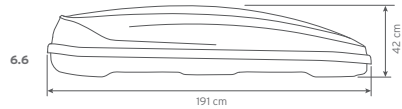

Outside dimensions:

Specifications	Hapro Traxer 4.6	Hapro Traxer 5.6	Hapro Traxer 6.2	Hapro Traxer 6.6	Hapro Traxer 8.6
L x W x H outside	148 x 97 x 42 cm	177 x 77 x 42 cm	193 x 65 x 42 cm	191 x 81 x 42 cm	215 x 90 x 43 cm
L x W x H inside	143 x 92 x 41 cm	172 x 72 x 41 cm	188 x 60 x 41 cm	186 x 76 x 41 cm	210 x 85 x 42 cm
Contents	370 L	370 L	320 L	410 L	530 L
Empty weight	15,5 Kg	15 Kg	15 Kg	18 Kg	21,5 Kg
Max. allowed load	75 Kg	75 Kg	75 Kg	75 Kg	75 Kg
Opening	left and right	left and right	right	left and right	left and right
Central locking system	●	●	●	●	●
Luggage straps	1	2	2	3	3
Mounting system	Premium-Fit	Premium-Fit	Premium-Fit	Premium-Fit	Premium-Fit
Suitable for skis and accessories	-	± 6 pair	± 4 pair	± 6 pair	± 7-8 pair
Material Matt Silver Grey and Anthracite	ABS/ASA	ABS/ASA	ABS/ASA	ABS/ASA	ABS/ASA
Material Brilliant Black, Pure White and Titanium	-	-	-	ABS/PMMA	ABS/PMMA
Metal reinforcement rail bottom (2)	●	●	●	●	●
Warranty	5 years	5 years	5 years	5 years	5 years