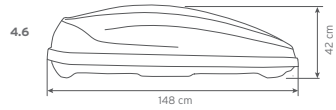

Outside dimensions:

Specifications	Hapro Traxer 4.6	Hapro Traxer 5.6	Hapro Traxer 6.2	Hapro Traxer 6.6	Hapro Traxer 8.6
L x W x H outside	148 x 97 x 42 cm	177 x 77 x 42 cm	193 x 65 x 42 cm	191 x 81 x 42 cm	215 x 90 x 43 cm
L x W x H inside	143 x 92 x 41 cm	172 x 72 x 41 cm	188 x 60 x 41 cm	186 x 76 x 41 cm	210 x 85 x 42 cm
Contents	370 L	370 L	320 L	410 L	530 L
Empty weight	15,5 Kg	15 Kg	15 Kg	18 Kg	21,5 Kg
Max. allowed load	75 Kg	75 Kg	75 Kg	75 Kg	75 Kg
Opening	left and right	left and right	right	left and right	left and right
Central locking system	●	●	●	●	●
Luggage straps	1	2	2	3	3
Mounting system	Premium-Fit	Premium-Fit	Premium-Fit	Premium-Fit	Premium-Fit
Suitable for skis and accessories	-	± 6 pair	± 4 pair	± 6 pair	± 7-8 pair
Material Matt Silver Grey and Anthracite	ABS/ASA	ABS/ASA	ABS/ASA	ABS/ASA	ABS/ASA
Material Brilliant Black, Pure White and Titanium	-	-	-	ABS/PMMA	ABS/PMMA
Metal reinforcement rail bottom (2)	●	●	●	●	●
Warranty	5 years	5 years	5 years	5 years	5 years