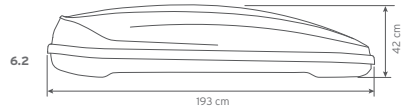

Outside dimensions:

Specifications	Hapro Traxer 4.6	Hapro Traxer 5.6	Hapro Traxer 6.2	Hapro Traxer 6.6	Hapro Traxer 8.6
L x W x H outside	148 x 97 x 42 cm	177 x 77 x 42 cm	193 x 65 x 42 cm	191 x 81 x 42 cm	215 x 90 x 43 cm
L x W x H inside	143 x 92 x 41 cm	172 x 72 x 41 cm	188 x 60 x 41 cm	186 x 76 x 41 cm	210 x 85 x 42 cm
Contents	370 L	370 L	320 L	410 L	530 L
Empty weight	15,5 Kg	15 Kg	15 Kg	18 Kg	21,5 Kg
Max. allowed load	75 Kg	75 Kg	75 Kg	75 Kg	75 Kg
Opening	left and right	left and right	right	left and right	left and right
Central locking system	●	●	●	●	●
Luggage straps	1	2	2	3	3
Mounting system	Premium-Fit	Premium-Fit	Premium-Fit	Premium-Fit	Premium-Fit
Suitable for skis and accessories	-	± 6 pair	± 4 pair	± 6 pair	± 7-8 pair
Material Matt Silver Grey and Anthracite	ABS/ASA	ABS/ASA	ABS/ASA	ABS/ASA	ABS/ASA
Material Brilliant Black, Pure White and Titanium	-	-	-	ABS/PMMA	ABS/PMMA
Metal reinforcement rail bottom (2)	●	●	●	●	●
Warranty	5 years	5 years	5 years	5 years	5 years