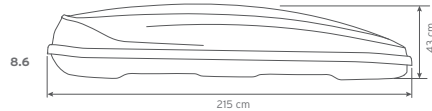

Outside dimensions:

Specifications	Hapro Traxer 4.6	Hapro Traxer 5.6	Hapro Traxer 6.2	Hapro Traxer 6.6	Hapro Traxer 8.6
L x W x H outside	148 x 97 x 42 cm	177 x 77 x 42 cm	193 x 65 x 42 cm	191 x 81 x 42 cm	215 x 90 x 43 cm
L x W x H inside	143 x 92 x 41 cm	172 x 72 x 41 cm	188 x 60 x 41 cm	186 x 76 x 41 cm	210 x 85 x 42 cm
Contents	370 L	370 L	320 L	410 L	530 L
Empty weight	15,5 Kg	15 Kg	15 Kg	18 Kg	21,5 Kg
Max. allowed load	75 Kg	75 Kg	75 Kg	75 Kg	75 Kg
Opening	left and right	left and right	right	left and right	left and right
Central locking system	●	●	●	●	●
Luggage straps	1	2	2	3	3
Mounting system	Premium-Fit	Premium-Fit	Premium-Fit	Premium-Fit	Premium-Fit
Suitable for skis and accessories	-	± 6 pair	± 4 pair	± 6 pair	± 7-8 pair
Material Matt Silver Grey and Anthracite	ABS/ASA	ABS/ASA	ABS/ASA	ABS/ASA	ABS/ASA
Material Brilliant Black, Pure White and Titanium	-	-	-	ABS/PMMA	ABS/PMMA
Metal reinforcement rail bottom (2)	●	●	●	●	●
Warranty	5 years	5 years	5 years	5 years	5 years