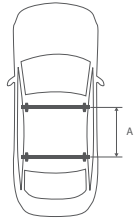

Maximum width roof bars mm:

Hapro Zenith 6.6, 8.6
 A = min. 620 mm
 max. 930 mm

Outside dimensions:

Specifications	Hapro Zenith 6.6	Hapro Zenith 8.6
L x W x H outside	191 x 80 x 37 cm	215 x 88 x 37 cm
L x W x H inside	186 x 75 x 36 cm	210 x 83 x 36 cm
Contents	360 L	440 L
Empty weight	19 Kg	23,5 Kg
Max. allowed load	75 Kg	75 Kg
Opening	left and right	left and right
Central locking system	●	●
Luggage straps	3	3
Mounting system	Premium-Fit	Premium-Fit
Suitable for skis and accessories	± 6 pair	± 7-8 pair
Material	ABS/PMMA	ABS/PMMA
Metal reinforcement rail bottom (2)	●	●
Warranty	5 years	5 years