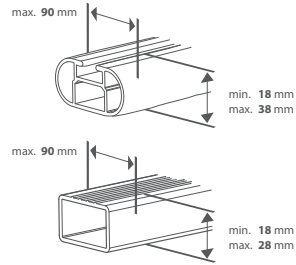

Maximum width roof bars mm:

Hapro Zenith 6.6, 8.6
 A = min. 620 mm
 max. 930 mm

Outside dimensions:

Specifications	Hapro Zenith 6.6	Hapro Zenith 8.6
L x W x H outside	191 x 80 x 37 cm	215 x 88 x 37 cm
L x W x H inside	186 x 75 x 36 cm	210 x 83 x 36 cm
Contents	360 L	440 L
Empty weight	19 Kg	23,5 Kg
Max. allowed load	75 Kg	75 Kg
Opening	left and right	left and right
Central locking system	●	●
Luggage straps	3	3
Mounting system	Premium-Fit	Premium-Fit
Suitable for skis and accessories	± 6 pair	± 7-8 pair
Material	ABS/PMMA	ABS/PMMA
Metal reinforcement rail bottom (2)	●	●
Warranty	5 years	5 years