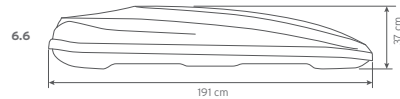

Maximum width roof bars mm:

Hapro Zenith 6.6, 8.6
 A = min. 620 mm
 max. 930 mm

Outside dimensions:

Specifications	Hapro Zenith 6.6	Hapro Zenith 8.6
L x W x H outside	191 x 80 x 37 cm	215 x 88 x 37 cm
L x W x H inside	186 x 75 x 36 cm	210 x 83 x 36 cm
Contents	360 L	440 L
Empty weight	19 Kg	23,5 Kg
Max. allowed load	75 Kg	75 Kg
Opening	left and right	left and right
Central locking system	●	●
Luggage straps	3	3
Mounting system	Premium-Fit	Premium-Fit
Suitable for skis and accessories	± 6 pair	± 7-8 pair
Material	ABS/PMMA	ABS/PMMA
Metal reinforcement rail bottom (2)	●	●
Warranty	5 years	5 years