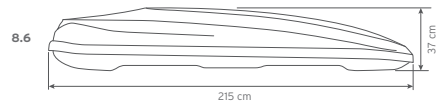

Maximum width roof bars mm:

Hapro Zenith 6.6, 8.6
 A = min. 620 mm
 max. 930 mm

Outside dimensions:

Specifications	Hapro Zenith 6.6	Hapro Zenith 8.6
L x W x H outside	191 x 80 x 37 cm	215 x 88 x 37 cm
L x W x H inside	186 x 75 x 36 cm	210 x 83 x 36 cm
Contents	360 L	440 L
Empty weight	19 Kg	23,5 Kg
Max. allowed load	75 Kg	75 Kg
Opening	left and right	left and right
Central locking system	●	●
Luggage straps	3	3
Mounting system	Premium-Fit	Premium-Fit
Suitable for skis and accessories	± 6 pair	± 7-8 pair
Material	ABS/PMMA	ABS/PMMA
Metal reinforcement rail bottom (2)	●	●
Warranty	5 years	5 years